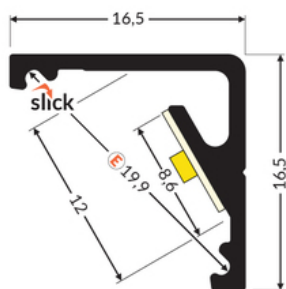

LED PROFILE CABI12 E 2000 ANOD.

Corner

Furniture

	<ul style="list-style-type: none">• two lighting angles: 30°/60°• small sizes, no holders and a channel for hiding cables• minimum interference in glass showcase's look• Slick socket	<p> CE</p> <p> EU industrial designs</p> <p> Made in Poland</p>	 <p>Buy product</p>
---	---	--	--

Basic Informations

<p>EAN: 5901597209737 Index: C9020020 Material: aluminium Color: anodized Length [mm]: 2000 Weight [kg]: 0.262 Country of origin: PL</p>	<p>Measurement unit: qty Product packaging dimensions [mm]: 2000 x 16,5 x 16,5 Bulk packing [qty]: 40 Master packaging type: Bulk Product with gross packaging weight [kg]: 10.48</p>
--	---