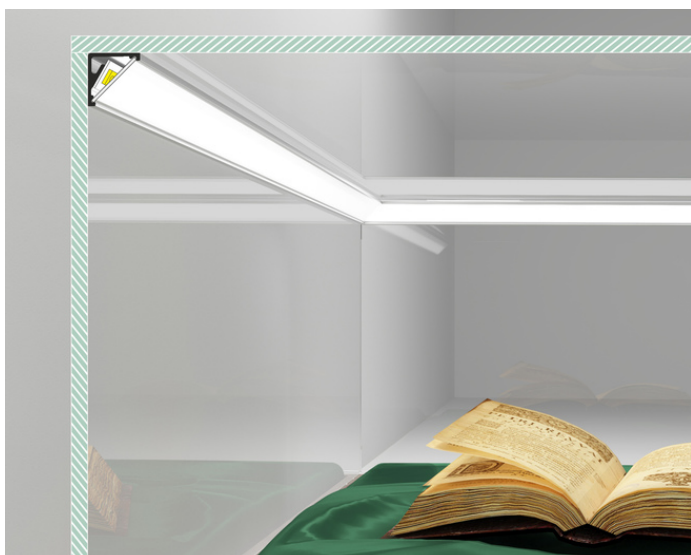

LED PROFILE CABI12 E 2000 ANOD.

Corner

Furniture

	<ul style="list-style-type: none">• two lighting angles: 30°/60°• small sizes, no holders and a channel for hiding cables• minimum interference in glass showcase's look• Slick socket	<p> CE</p> <p> EU industrial designs</p> <p> Made in Poland</p>	 <p>Buy product</p>
---	---	--	--