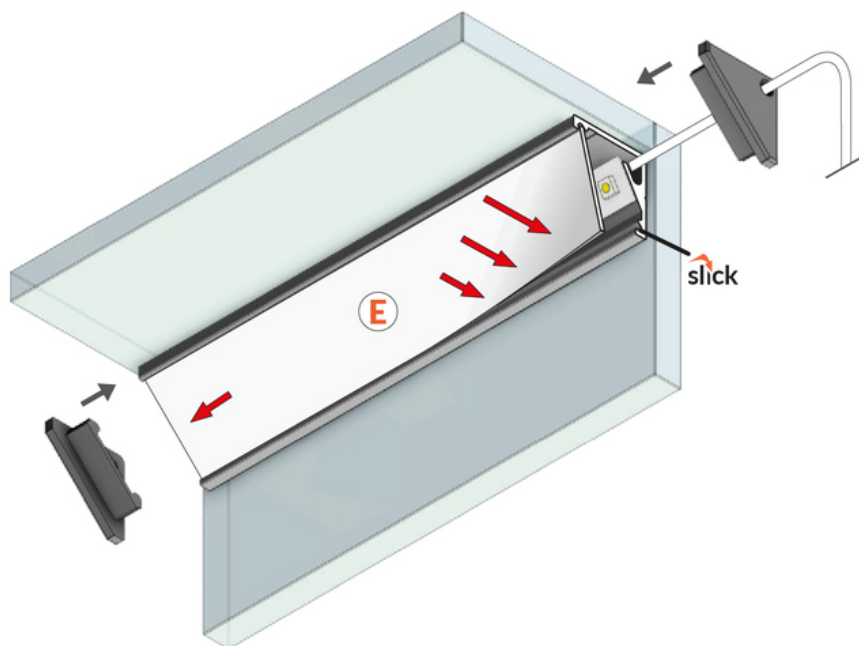

LED PROFILE CABI12 E 2000 ANOD.

Corner

Furniture

	<ul style="list-style-type: none">• two lighting angles: 30°/60°• small sizes, no holders and a channel for hiding cables• minimum interference in glass showcase's look• Slick socket	<p> CE</p> <p> EU industrial designs</p> <p> Made in Poland</p>	 <p>Buy product</p>
---	---	--	--

Basic Informations

<p>EAN: 5901597209737 Index: C9020020 Material: aluminium Color: anodized Length [mm]: 2000 Weight [kg]: 0.262 Country of origin: PL</p>	<p>Measurement unit: qty Product packaging dimensions [mm]: 2000 x 16,5 x 16,5 Bulk packing [qty]: 40 Master packaging type: Bulk Product with gross packaging weight [kg]: 10.48</p>
--	---