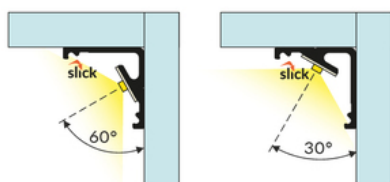

LED PROFILE CABI12 E 2000 ANOD.

Corner

Furniture

	<ul style="list-style-type: none">• two lighting angles: 30°/60°• small sizes, no holders and a channel for hiding cables• minimum interference in glass showcase's look• Slick socket	<p> CE</p> <p> EU industrial designs</p> <p> Made in Poland</p>	 <p>Buy product</p>
---	---	--	--