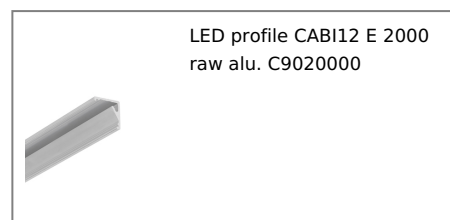

AVAILABLE COLORS